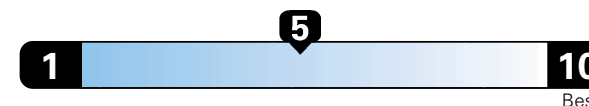

Small SUV 2WD range from 18 to 37 MPG.  
The best vehicle rates 136 MPGe.

You spend  
**\$2,000**  
in fuel costs  
over 5 years  
compared to the  
average new vehicle.

Annual fuel cost  
**\$1,800**

Fuel Economy & Greenhouse Gas Rating (tailpipe only)